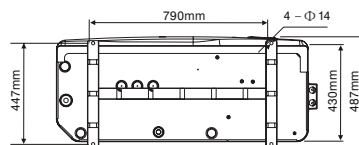

OASIS X9/X13 dimensions

OASIS X19/X24 dimensions

OASIS X28/X28T dimensions

Contact Sunlover Heating to find out more about our Heat Pump Range

Head Office
62 Parkhurst Dr
Knoxfield VIC 3180
T: 03 9887 2131