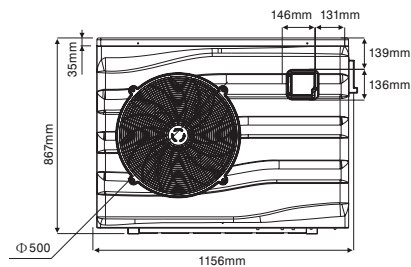

Model		Oasis X9	Oasis X13	Oasis X19	Oasis X24	Oasis X28	Oasis X28T
Performance Condition: 27°C Air / 26°C Water							
Heating Capacity	kW	8.5	13	19.3	26.1	28.8	28.8
Heating Power Input	kW	1.48	1.9	2.85	3.8	4.3	4.3
Running Current	A	7	8.7	13	17.5	21.3	8.7
Power Supply	V/Hz	10 AMP plug	10 AMP plug	240V / 50Hz	240V / 50Hz	240V / 50Hz	400 / 3 / 50

OASIS X9/X13 dimensions

OASIS X19/X24 dimensions

OASIS X28/X28T dimensions

Contact Sunlover Heating to find out more about our Heat Pump Range

Head Office
62 Parkhurst Dr
Knoxfield VIC 3180
T: 03 9887 2131