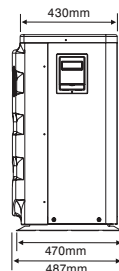

OASIS X9/X13 dimensions

OASIS X19/X24 dimensions

OASIS X28/X28T dimensions

Contact Sunlover Heating to find out more about our Heat Pump Range

Head Office
62 Parkhurst Dr
Knoxfield VIC 3180
T: 03 9887 2131