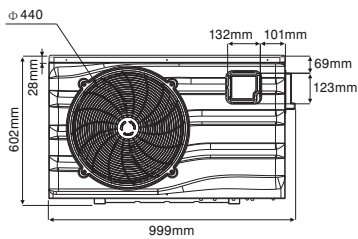

Model		Oasis X9	Oasis X13	Oasis X19	Oasis X24	Oasis X28	Oasis X28T
Performance Condition: 27°C Air / 26°C Water							
Heating Capacity	kW	8.5	13	19.3	26.1	28.8	28.8
Heating Power Input	kW	1.48	1.9	2.85	3.8	4.3	4.3
Running Current	A	7	8.7	13	17.5	21.3	8.7
Power Supply	V/Hz	10 AMP plug	10 AMP plug	240V / 50Hz	240V / 50Hz	240V / 50Hz	400 / 3 / 50

OASIS X9/X13 dimensions

OASIS X19/X24 dimensions

OASIS X28/X28T dimensions

Contact Sunlover Heating to find out more about our Heat Pump Range

Head Office
62 Parkhurst Dr
Knoxfield VIC 3180
T: 03 9887 2131