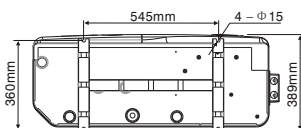

OASIS X9/X13 dimensions

OASIS X19/X24 dimensions

OASIS X28/X28T dimensions

Contact Sunlover Heating to find out more about our Heat Pump Range

Head Office
62 Parkhurst Dr
Knoxfield VIC 3180
T: 03 9887 2131