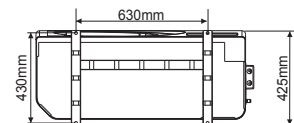

OASIS X9/X13 dimensions

OASIS X19/X24 dimensions

OASIS X28/X28T dimensions

Contact Sunlover Heating to find out more about our Heat Pump Range

Head Office
62 Parkhurst Dr
Knoxfield VIC 3180
T: 03 9887 2131