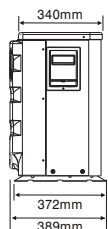

OASIS X9/X13 dimensions

OASIS X19/X24 dimensions

OASIS X28/X28T dimensions

Contact Sunlover Heating to find out more about our Heat Pump Range

Head Office
62 Parkhurst Dr
Knoxfield VIC 3180
T: 03 9887 2131