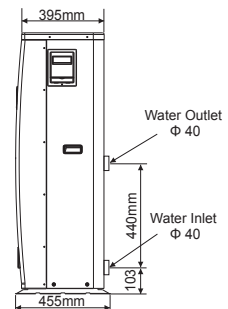

OASIS X9/X13 dimensions

OASIS X19/X24 dimensions

OASIS X28/X28T dimensions

Contact Sunlover Heating to find out more about our Heat Pump Range

Head Office
62 Parkhurst Dr
Knoxfield VIC 3180
T: 03 9887 2131