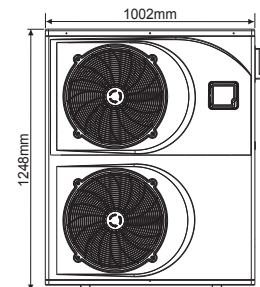

Model		Oasis X9	Oasis X13	Oasis X19	Oasis X24	Oasis X28	Oasis X28T
Performance Condition: 27°C Air / 26°C Water							
Heating Capacity	kW	8.5	13	19.3	26.1	28.8	28.8
Heating Power Input	kW	1.48	1.9	2.85	3.8	4.3	4.3
Running Current	A	7	8.7	13	17.5	21.3	8.7
Power Supply	V/Hz	10 AMP plug	10 AMP plug	240V / 50Hz	240V / 50Hz	240V / 50Hz	400 / 3 / 50

OASIS X9/X13 dimensions

OASIS X19/X24 dimensions

OASIS X28/X28T dimensions

Contact Sunlover Heating to find out more about our Heat Pump Range

Head Office
62 Parkhurst Dr
Knoxfield VIC 3180
T: 03 9887 2131